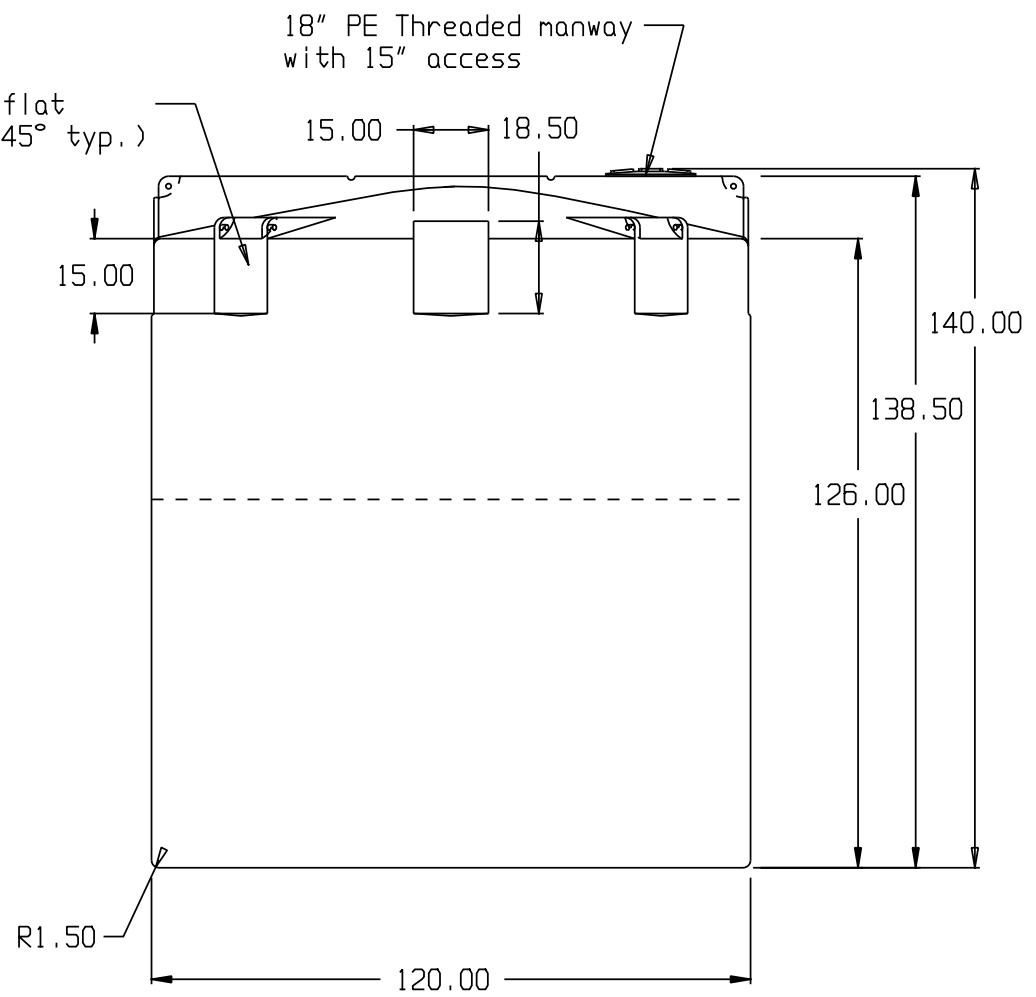

Fitting flat  
(8 plcs 45° typ.)

18" PE Threaded manway  
with 15" access

\* SUMO outlets not available on this tank.

\* BASE FITTINGS TO BE LEFT INSTALLED AT TIME OF SHIPMENT PER SII PROCEDURE  
 \* Consult Snyder's Guidelines for Use and Installation prior to delivery.  
 Available on-line at [www.snydernet.com](http://www.snydernet.com)

APPROVED: \_\_\_\_\_

SIGNATURE: \_\_\_\_\_ DATE: \_\_\_\_\_  
 DRAWING NOT VALID UNLESS SIGNED  
 (all dimensions in inches)

PART # TANK: 8220000N--

6,200 GALLON VERTICAL STORAGE TANK

REF#: 00000

02/05/10