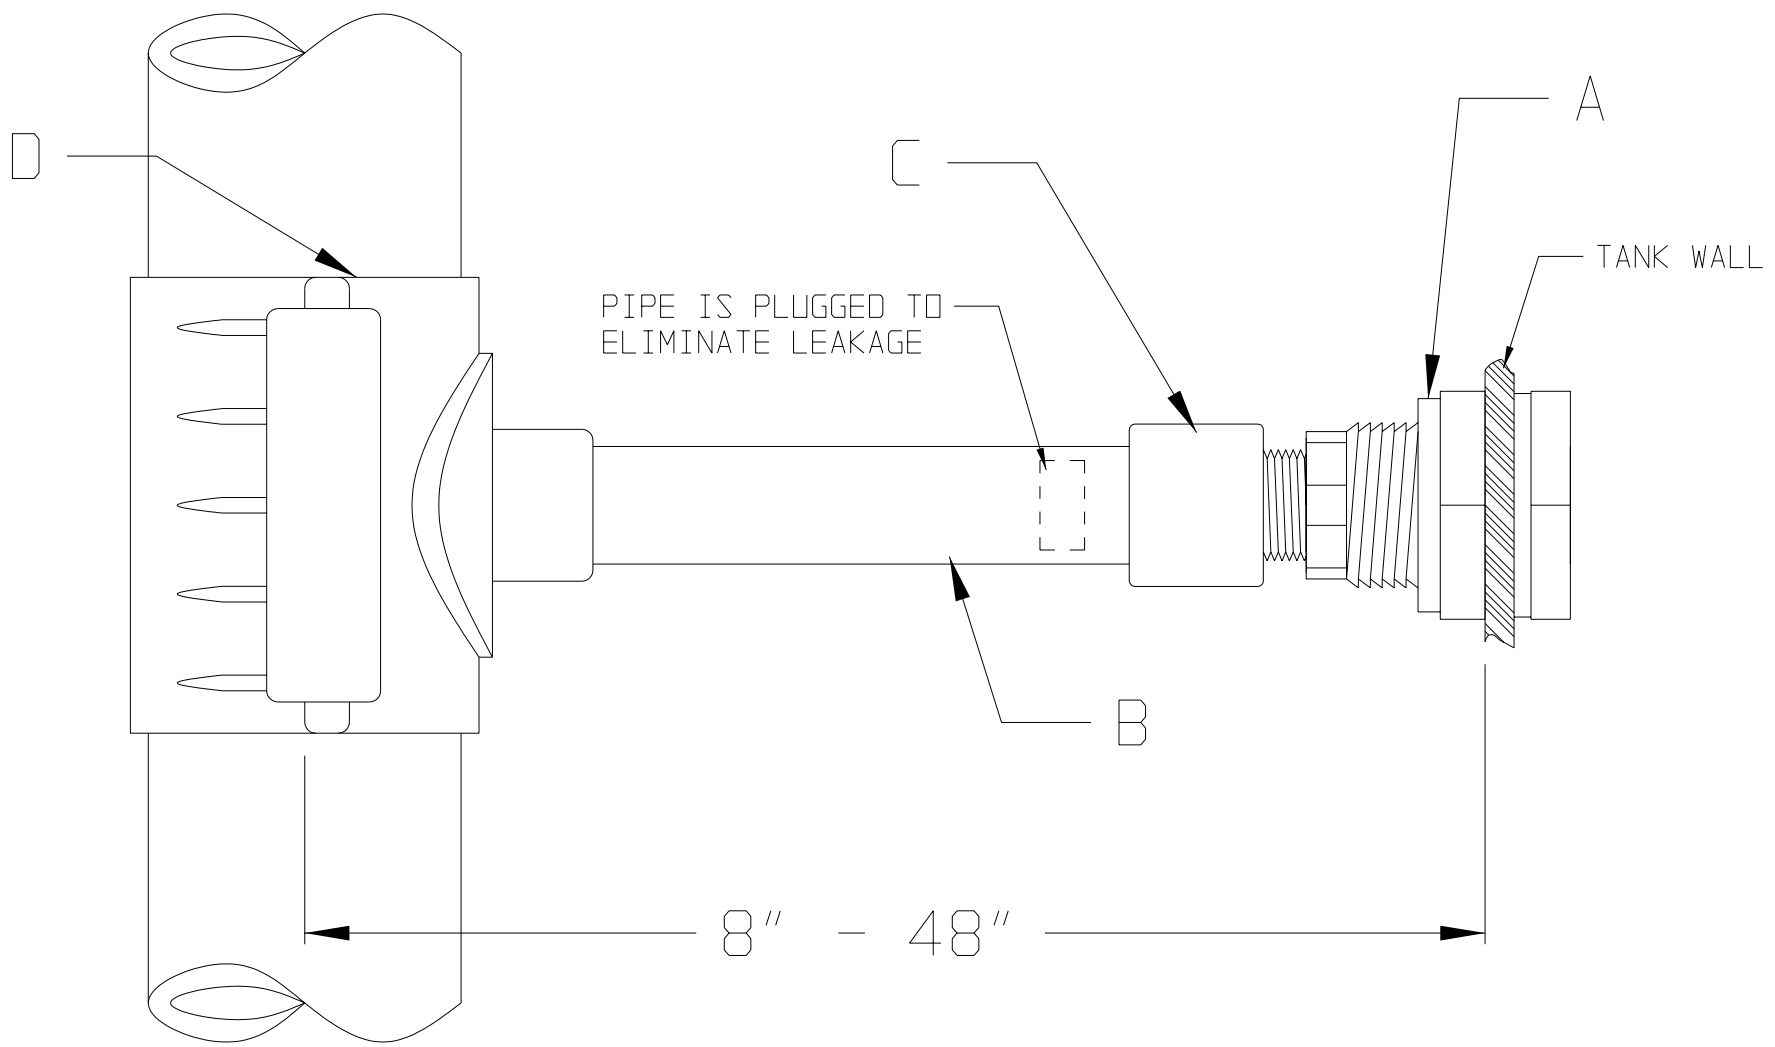

PIPE SIZE	GASKET TYPE	PART DESCRIPTION				PART No.
		A	B	C	D	
2"	VITON	1" CPVC THRD BH FTG	1" CPVC SCH.80 PIPE	1" CPVC ADAPTER MPTxS	2" CPVC SADDLE CLAMP	347964
3"	VITON	1" CPVC THRD BH FTG	1" CPVC SCH.80 PIPE	1" CPVC ADAPTER MPTxS	3" CPVC SADDLE CLAMP	347965
4"	VITON	2" CPVC THRD BH FTG	2" CPVC SCH.80 PIPE	2" CPVC ADAPTER MPTxS	4" CPVC SADDLE CLAMP	347966
6"	VITON	2" CPVC THRD BH FTG	2" CPVC SCH.80 PIPE	2" CPVC ADAPTER MPTxS	6" CPVC SADDLE CLAMP	347967

CPVC SCH.80 DOWN-PIPE SUPPORT BRACKET ASSEMBLY