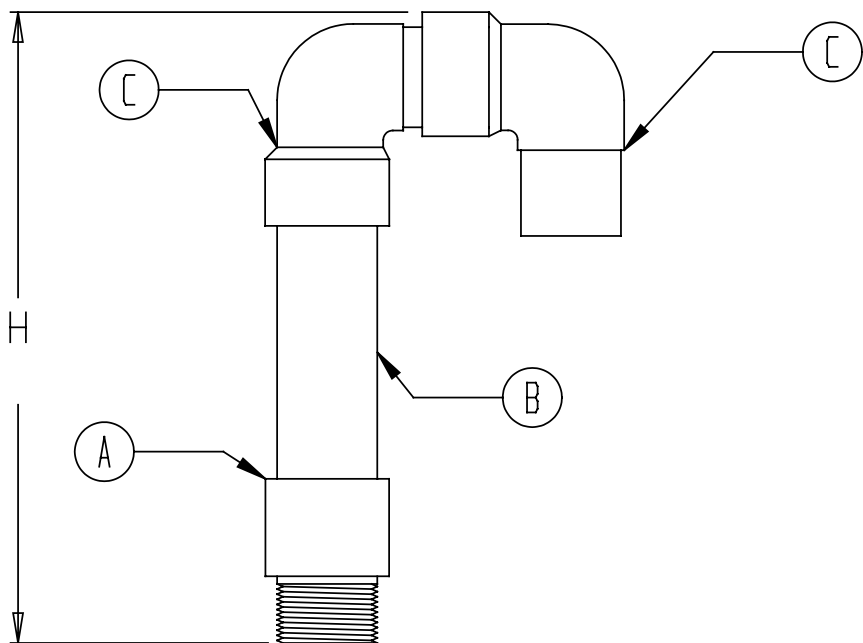

U-VENT SIZE	PART DESCRIPTION			ASSY. PART #	HEIGHT (D)
	A	B	C (2 EA. REQUIRED)		
1/2"	1/2" ADAPTER MPT X S	1/2" PVC SCH. 40 PIPE 7 3/8" LONG	1/2" 90 DEG. STREET ELBOW S X SPIG	347190	8 5/8"
3/4"	3/4 ADAPTER MPT X S	3/4" PVC SCH. 40 PIPE 7 3/8" LONG	3/4" 90 DEG. STREET ELBOW S X SPIG	347191	9"
1"	1" ADAPTER MPT X S	1" PVC SCH. 40 PIPE 7 3/8" LONG	1" 90 DEG. STREET ELBOW S X SPIG	347192	9 5/8"
1.25"	1.25" ADAPTER MPT X S	1.25" PVC SCH. 40 PIPE 7 3/8" LONG	1.25" 90 DEG. STREET ELBOW S X SPIG	347193	10 1/8"
1.5"	1 1/2" ADAPTER MPT X S	1.5" PVC SCH. 40 PIPE 7 3/8" LONG	1.5" 90 DEG. STREET ELBOW S X SPIG	347194	10 1/2"
2"	2" ADAPTER MPT X S	2" PVC SCH. 40 PIPE 7 3/8" LONG	2" 90 DEG. STREET ELBOW S X SPIG	347156	10 3/4"
3"	3" ADAPTER MPT X S	3" PVC SCH. 40 PIPE 7 3/8" LONG	3" 90 DEG. STREET ELBOW S X SPIG	347195	13 3/8"
4"	4" ADAPTER MPT X S	4" PVC SCH. 40 PIPE 7 3/8" LONG	4" 90 DEG. STREET ELBOW S X SPIG	347196	14 1/2"
6"	6" ADAPTER MPT X S	6" PVC SCH. 40 PIPE 7 3/8" LONG	6" 90 DEG. STREET ELBOW S X SPIG	347197	18 3/8"

PVC U-VENT ASSEMBLY DETAIL