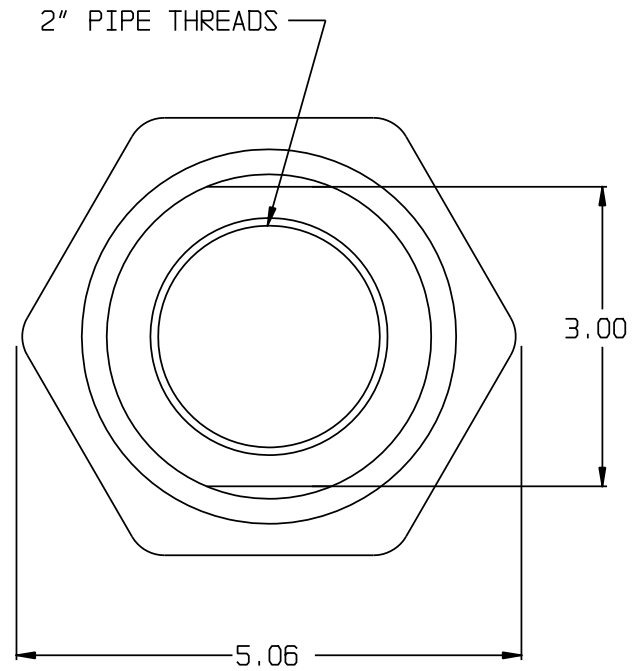

(all dimensions in inches)

MATERIAL	EPDM	VITON	STYLE
PVC	34200015	34700238	SOC×THD
CPVC	34400119	34700753	SOC×THD
PP	34100051	34700171	THD×THD

2" THREADED BULKHEAD STYLE FITTINGS

SNYDER INDUSTRIES INC.