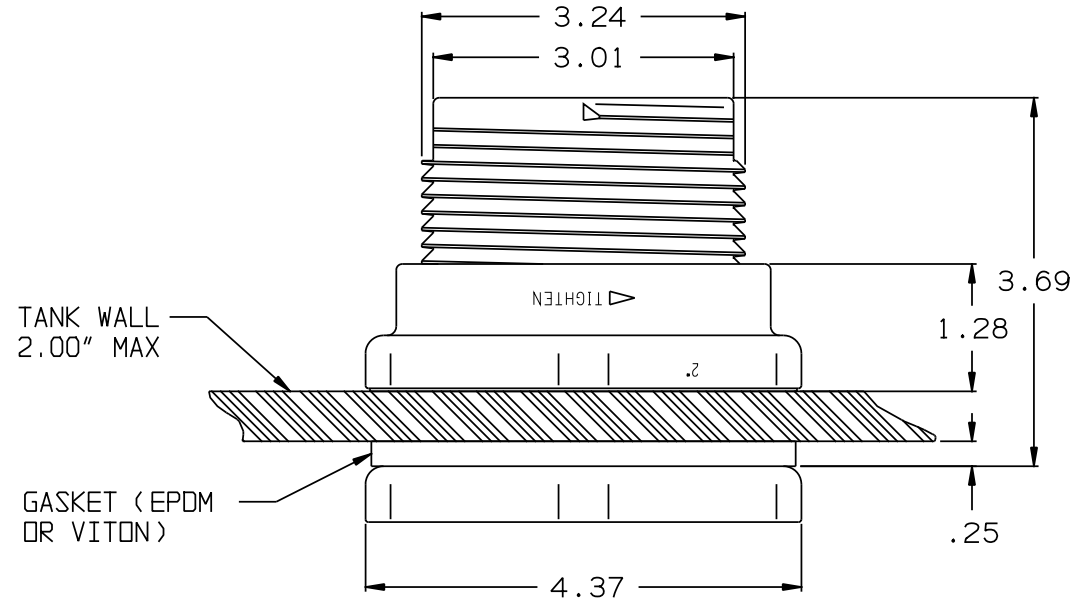

(all dimensions in inches)

MATERIAL	EPDM	VITON	STYLE
PVC	34200015	34700238	SOC×THD
CPVC	34400119	34700753	SOC×THD
PP	34100051	34700171	THD×THD

2" THREADED BULKHEAD STYLE FITTINGS

SNYDER INDUSTRIES INC.