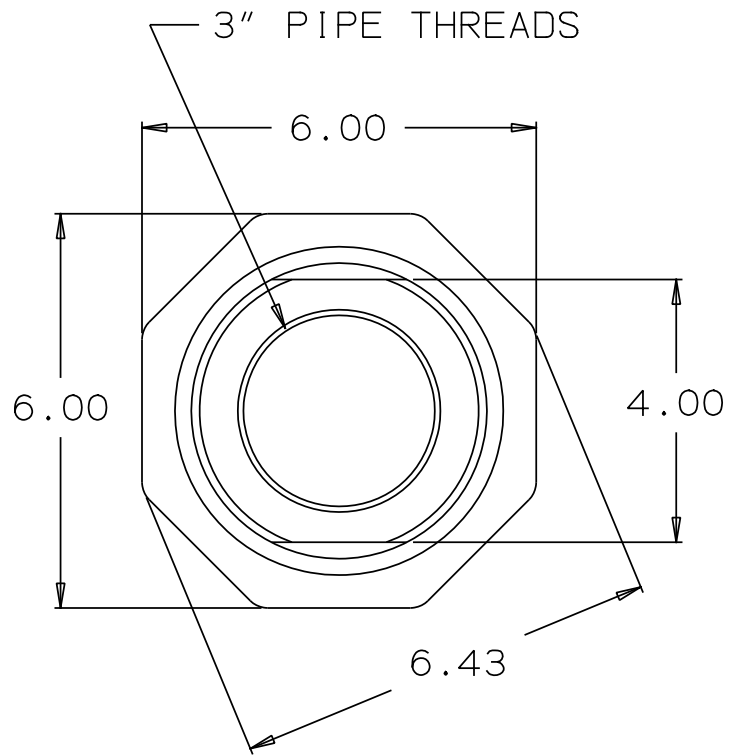

(all dimensions in inches)

MATERIAL	EPDM	VITON	STYLE
PVC	34200016	34700239	SOCxTHD
CPVC	34400122	34700754	SOCxTHD
PP	34100052	34700172	THDxTHD

## 3" THREADED BULKHEAD STYLE FITTINGS