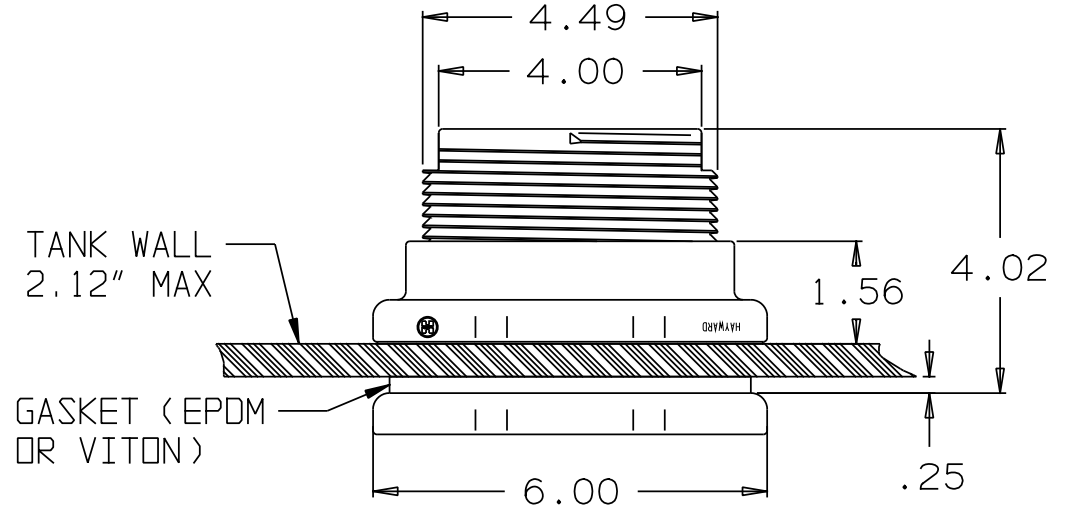

(all dimensions in inches)

MATERIAL	EPDM	VITON	STYLE
PVC	34200016	34700239	SOCxTHD
CPVC	34400122	34700754	SOCxTHD
PP	34100052	34700172	THDxTHD

## 3" THREADED BULKHEAD STYLE FITTINGS