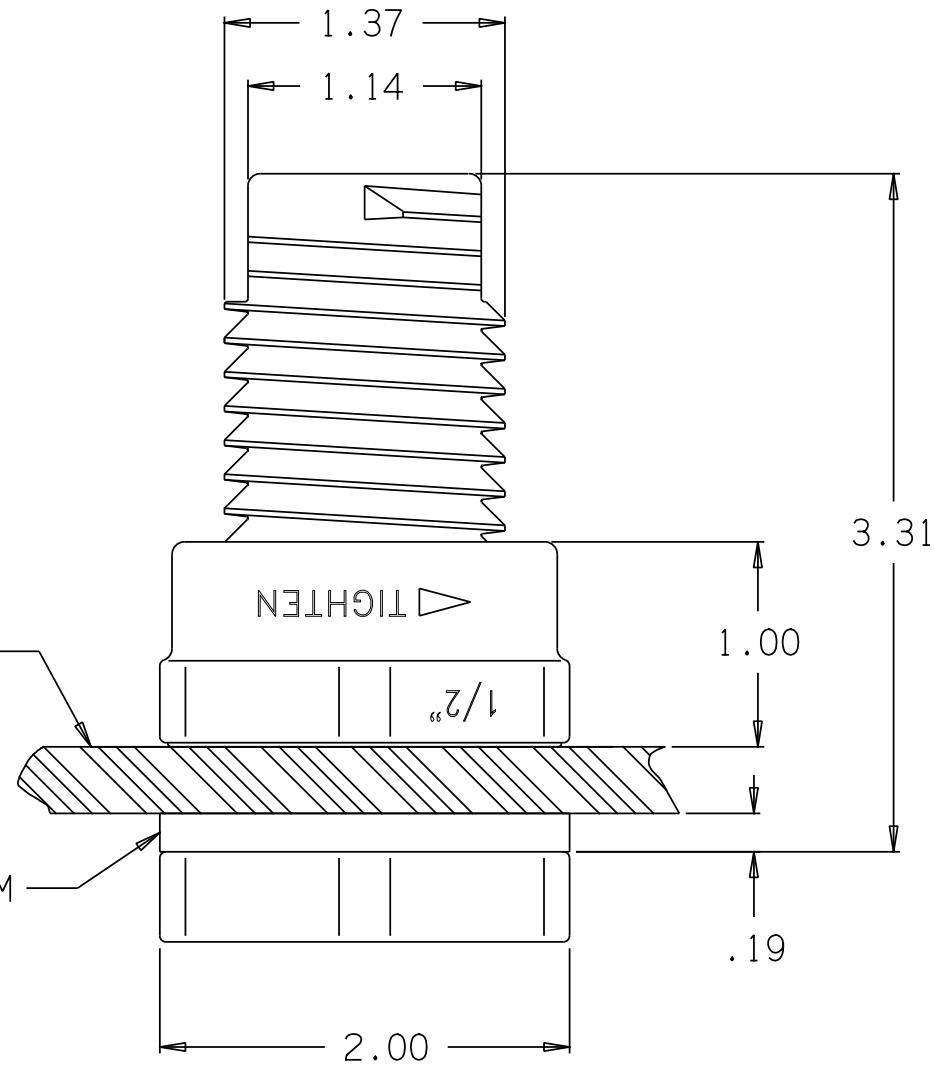

1/2" PIPE THREADS

TANK WALL  
2.08" MAX.

GASKET (EPDM  
OR VITON)

MATERIAL	EPDM	VITON	STYLE
PVC	34200066	34700234	SOCxTHD
PP	34100047	34700241	THDxTHD

1/2" THREADED BULKHEAD FITTING

(all dimensions in inches)

dwg: 12THREAD.ckd

11/03/09