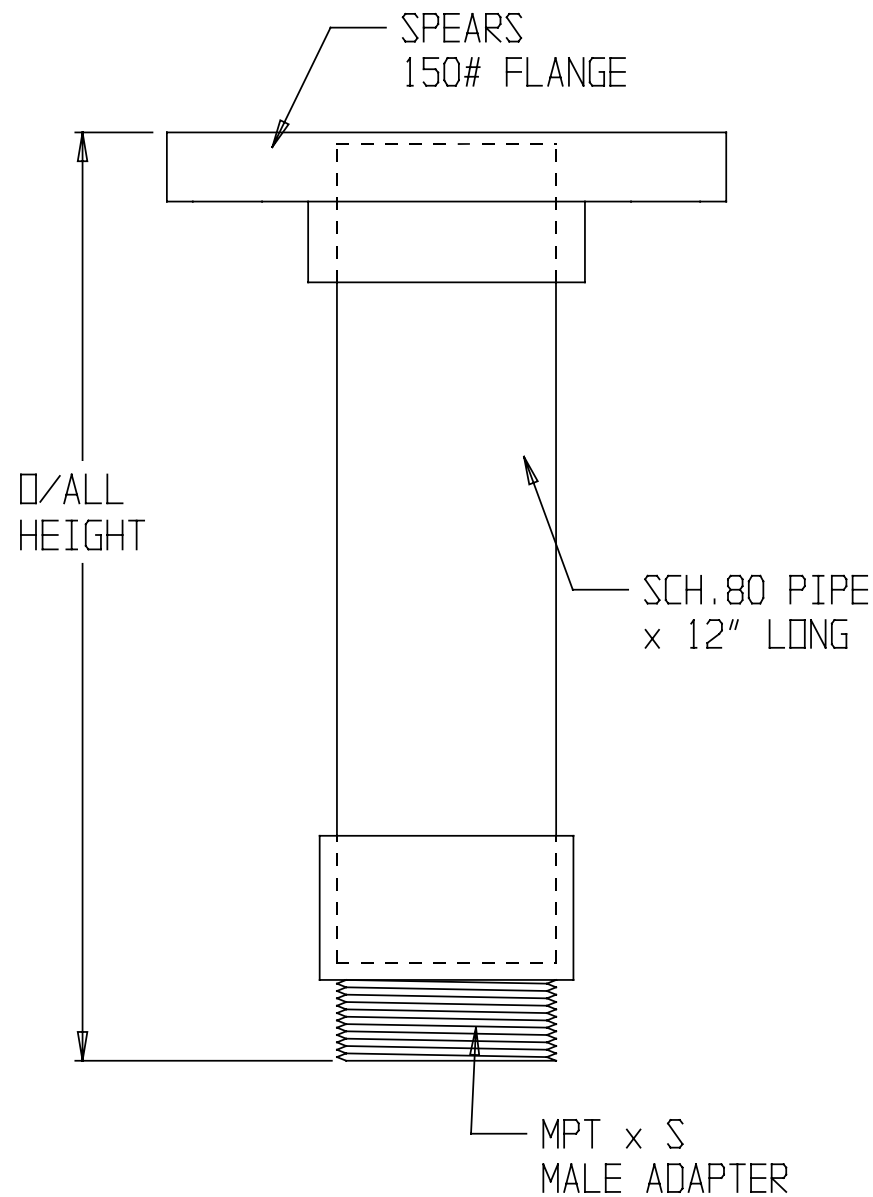

FLANGE SIZE	OVER-ALL HEIGHT	ASSY PART #	
		ASSY MATERIAL	
		PVC	CPVC
3/4"	13-3/16"	34700866	34700919
1"	13-3/8"	34700867	34700920
1-1/2"	13-9/16"	34700868	34700921
2"	13-9/16"	34700869	34700922
3"	14-1/2"	34700870	34700923
4"	14-1/2"	34700871	34700924
6"	14-5/8"	34701205	N/A

NOTE:  
 FLANGE ADAPTER SUPPLIED LOOSE OF MALE ADAPTER

BULKHEAD FTG FLANGE ADAPTER ASSY DETAIL

FILE: Fla-thd80.ckd  
 DATE: 01/08/04