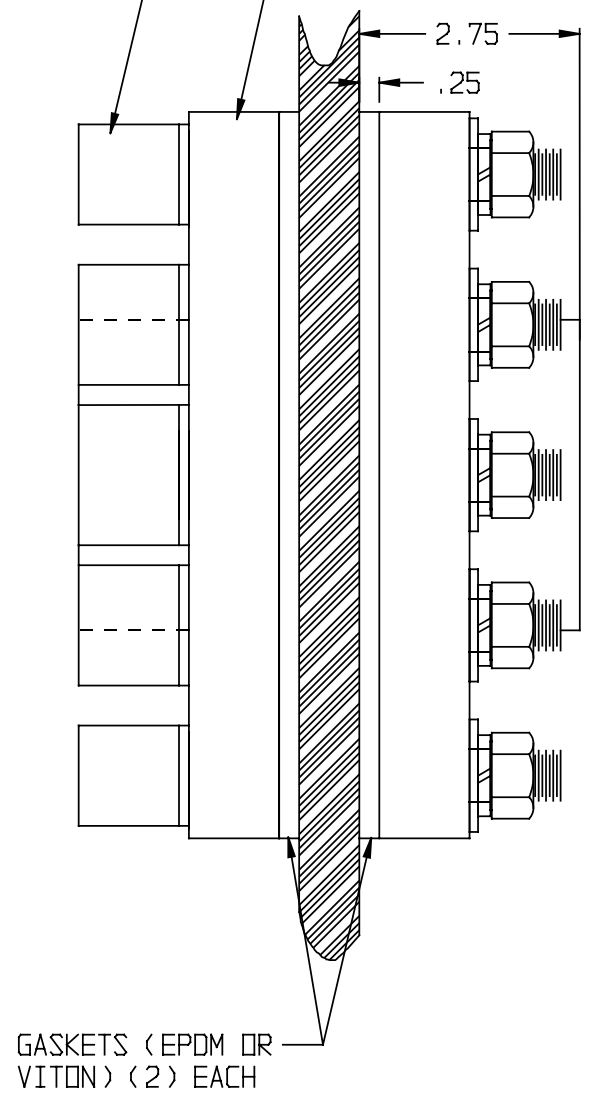

5/8" TITANIUM OR HASTELLOY
ENCAP. HEAD BOLT (8) EACH

4" PVC 150#
FLANGE (2) EACH

(all dimensions in inches)

PART # FTG: 34700690, 34700691
34700662, 34700663

REF#: 0000

01/07/04

4" PVC BOLTED FTG W/PE ENCAPSULATED HEAD BOLTS