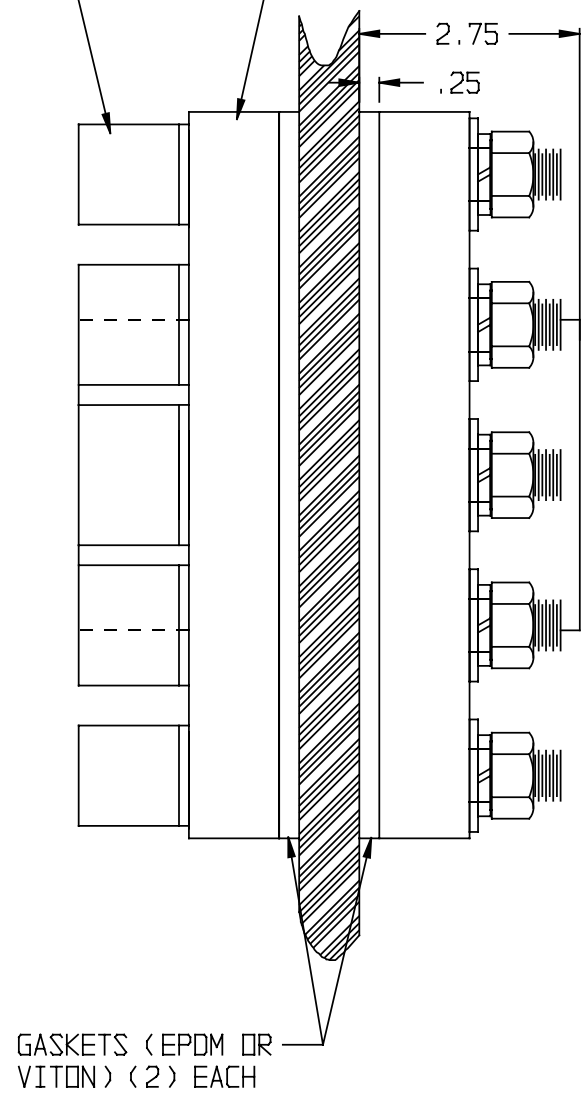

5/8" SS ENCAP. HEAD BOLT (8) EACH

4" PVC 150# FLANGE (2) EACH

GASKETS (EPDM OR VITON) (2) EACH

(all dimensions in inches)

PART # FTG: 34700634 (EPDM)
34700635 (VITON)

4" PVC BOLTED FTG W/SS ENCAPSULATED HEAD BOLTS