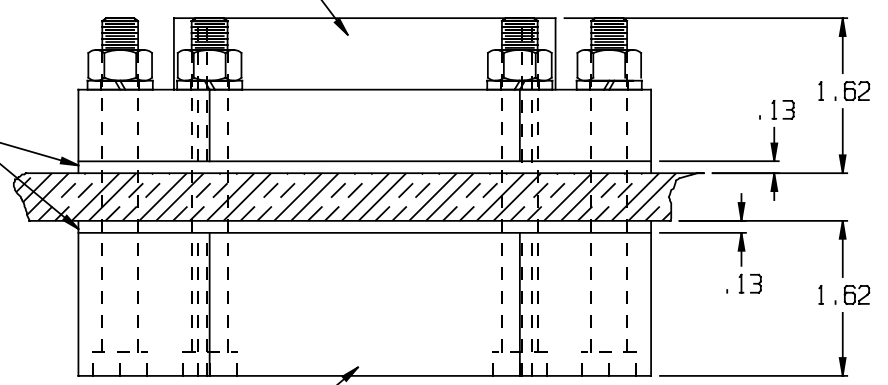

3/8" SS BOLTS  
(6) EACH

3" PIPE THREADS

GASKETS (EPDM  
OR VITON)

3" PIPE THREADS

(all dimensions in inches)

PART # FTG: 34100105 (EPDM)  
34701112 (VITON)

3" PP BOLTED FITTING W/SS BOLTS

REF#: 0000