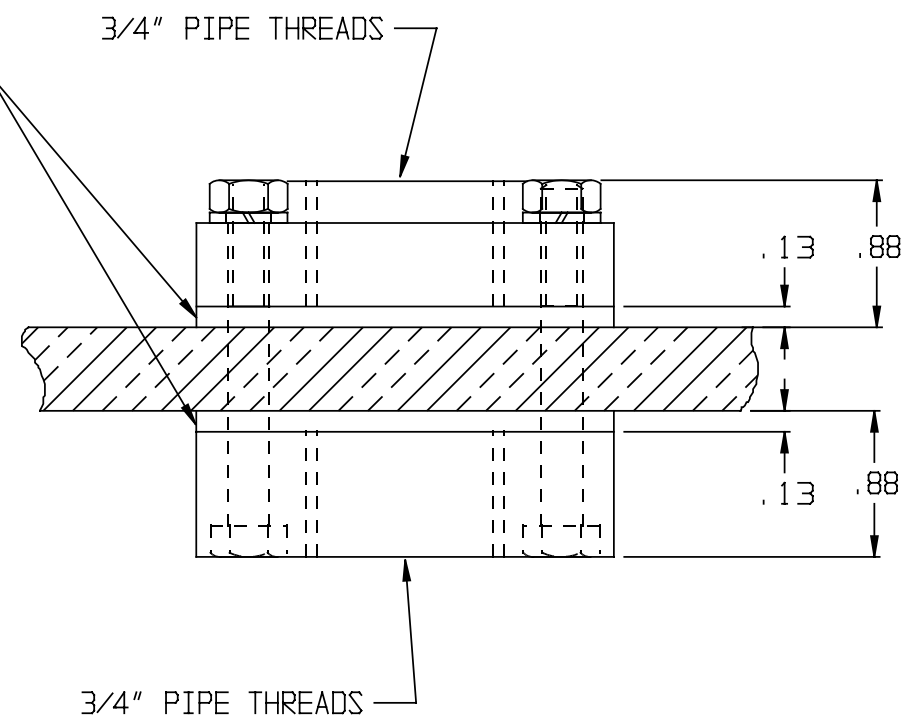

GASKETS (EPDM
OR VITON)

(all dimensions in inches)

PART # FTG: 34100118 (EPDM)
34701108 (VITON)

REF#: 0000

01/07/04

3/4" PP BOLTED FITTING W/SS BOLTS