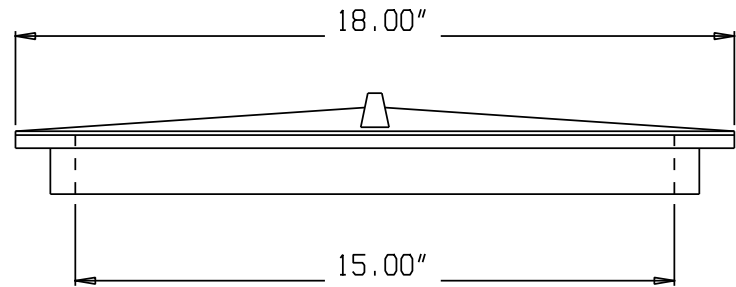

Ø 5.50" WITH 7/16 IN² VENT
(4.75" I.D.)

(all dimensions in inches)

PART # LID: 34300013

REF#: 0000

01/07/04

18" PE THREADED MANWAY NONVENTED