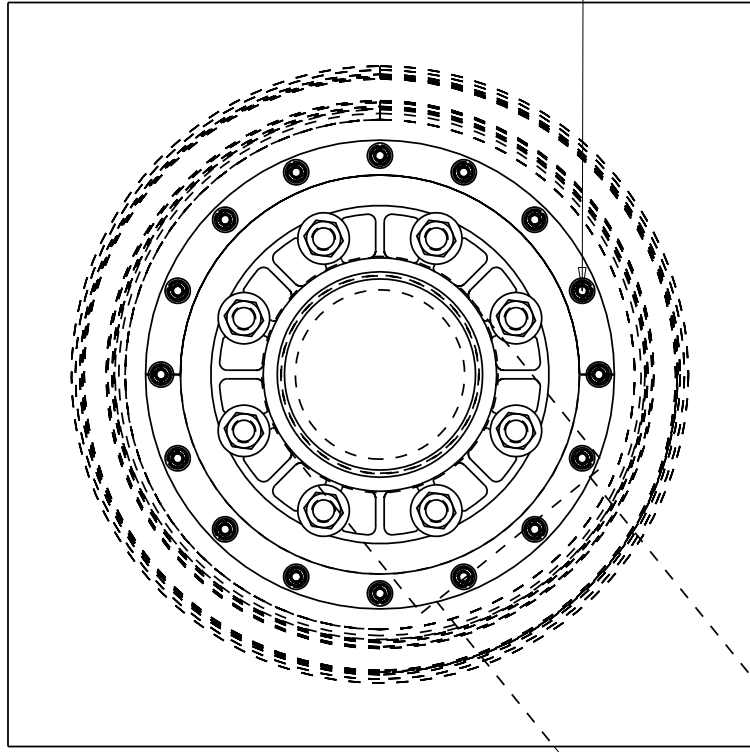

16 EACH 3/8"-16 X 2-1/2" HEX HEAD BOLT  
ON Ø14-1/8" BOLT CIRCLE

PRIMARY TANK WALL

CONTAINMENT TANK WALL

- NOTE:
1. LARGE UFO SHOWN WITH 6" PVC FLANGED BOLTED FITTING AND OPTIONAL SIPHON TUBE.
  2. LARGE UFO'S AVAILABLE FOR PP, SS, PVC, AND CPVC FLANGE BOLTED FITTINGS IN 2"-6" SIZES.
  3. LARGE UFO'S ARE ONLY AVAILABLE FOR INSTALLATION IN 8,700 AND 10,000 GALLON CAPTOR CONTAINMENT SYSTEMS ONLY.

(all dimensions in inches)

PART # TANK: 10701--

LARGE UFO TRANSITION FITTING

REF#: 0000

05/14/10