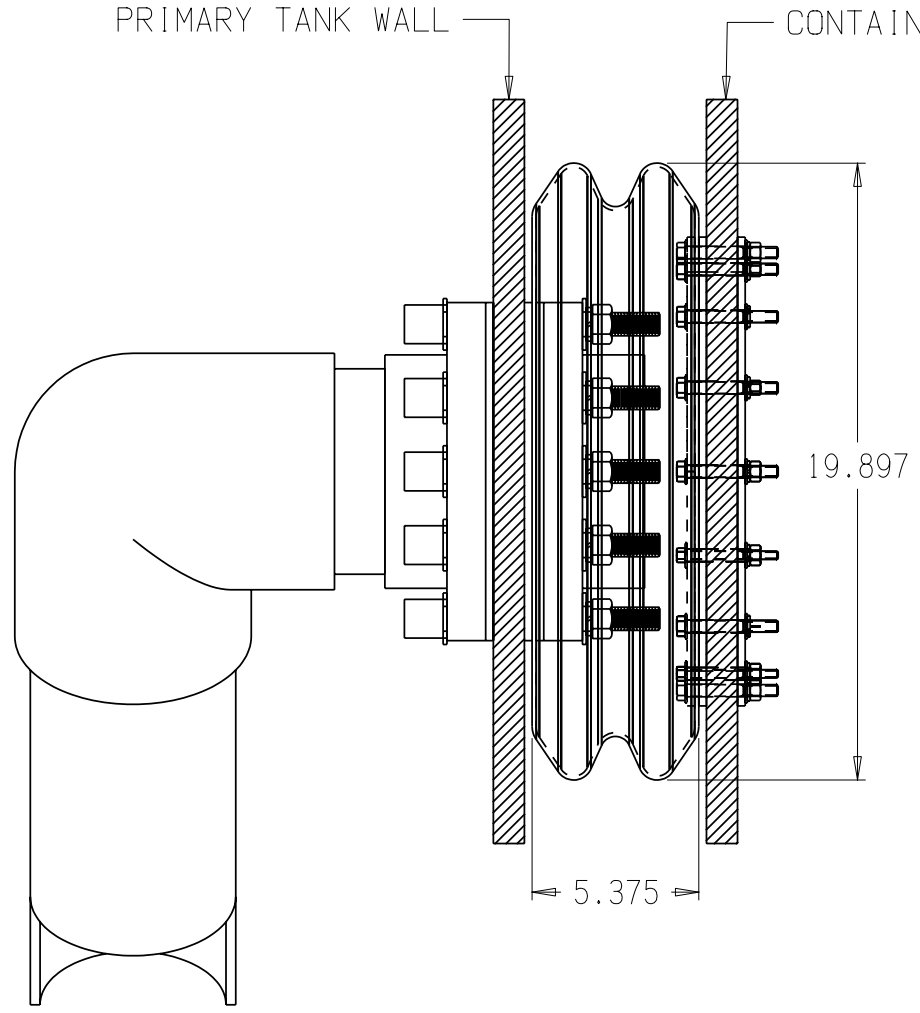

16 EACH 3/8"-16 X 2-1/2" HEX HEAD BOLT  
ON Ø14-1/8" BOLT CIRCLE

PRIMARY TANK WALL

CONTAINMENT TANK WALL

- NOTE:
1. LARGE UFO SHOWN WITH 6" PVC FLANGED BOLTED FITTING AND OPTIONAL SIPHON TUBE.
  2. LARGE UFO'S AVAILABLE FOR PP, SS, PVC, AND CPVC FLANGE BOLTED FITTINGS IN 2"-6" SIZES.
  3. LARGE UFO'S ARE ONLY AVAILABLE FOR INSTALLATION IN 8,700 AND 10,000 GALLON CAPTOR CONTAINMENT SYSTEMS ONLY.

(all dimensions in inches)

PART # TANK: 10701--

LARGE UFO TRANSITION FITTING

REF#: 0000

05/14/10