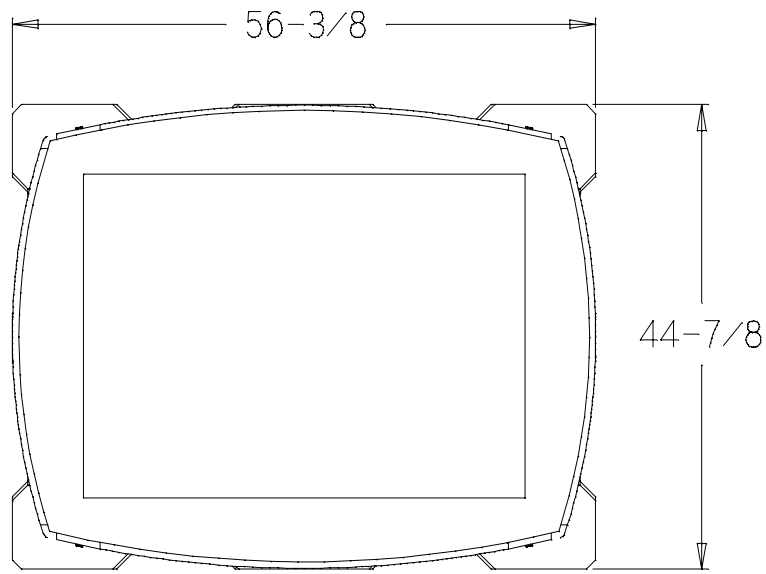

THIS CONTAINER IS RATED FOR A MAXIMUM ALLOWABLE GROSS MASS OF 3000#. MAXIMUM STACK HEIGHT TOTAL OF 3 BINS

(all dimensions in inches)

ALL FITTINGS ARE INSTALLED THEN REMOVED AND REPACKAGED IN ORDER TO ELIMINATE DAMAGE IN SHIPMENT

PART # TANK: 6410100Nxxxxx

ASM BIN 58 CF SEEDBOX

REF#: 0000

12/06/06