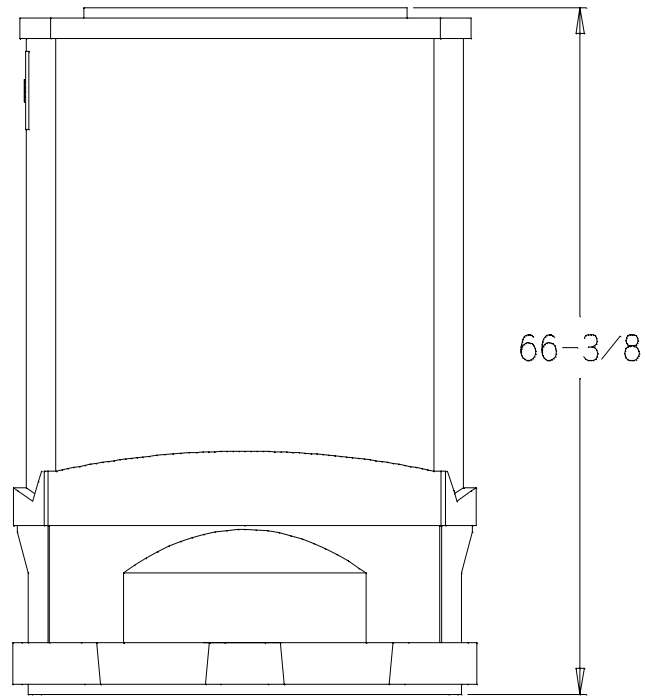

THIS CONTAINER IS RATED FOR A MAXIMUM ALLOWABLE GROSS MASS OF 3000#. MAXIMUM STACK HEIGHT TOTAL OF 3 BINS

(all dimensions in inches)

ALL FITTINGS ARE INSTALLED THEN REMOVED AND REPACKAGED IN ORDER TO ELIMINATE DAMAGE IN SHIPMENT

PART # TANK: 6410100Nxxxxx

ASM BIN 58 CF SEEDBOX

REF#: 0000

12/06/06