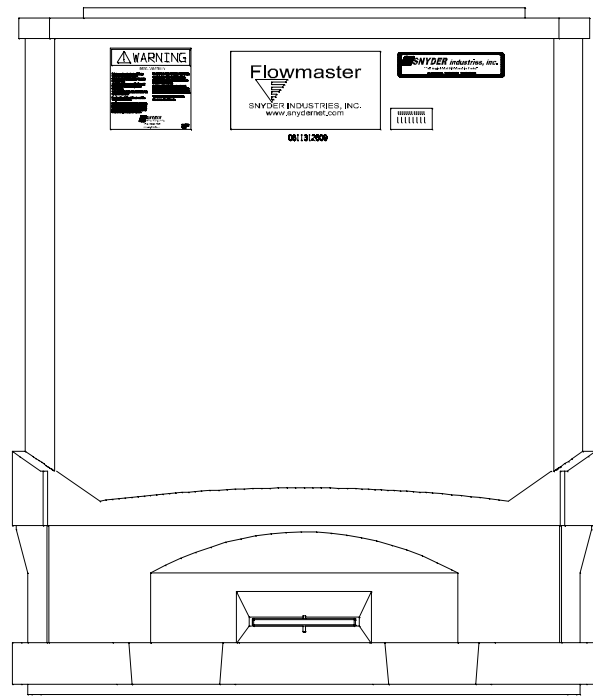

THIS CONTAINER IS RATED FOR A MAXIMUM ALLOWABLE GROSS MASS OF 3000#. MAXIMUM STACK HEIGHT TOTAL OF 3 BINS

(all dimensions in inches)

ALL FITTINGS ARE INSTALLED THEN REMOVED AND REPACKAGED IN ORDER TO ELIMINATE DAMAGE IN SHIPMENT

PART # TANK: 6410100Nxxxxx

ASM BIN 58 CF SEEDBOX

REF#: 0000

12/06/06